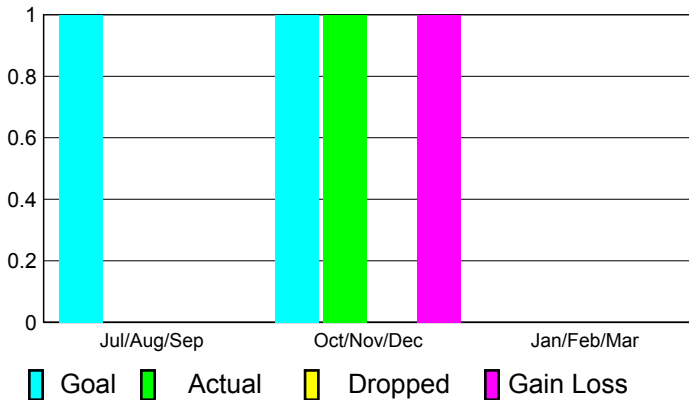

2010-2011 GMT Reports for District (or Undistricted) **District 51 O**

GMT: **Doctor CARLOS E JUSTINIAN** Location: **PUERTO RICO**

GMT CA: **3**

CLUBS

**Club Results
2010-2011**

**Clubs
2009-2010**

Month	New Club Goal	Actual New Clubs	Actual Dropped Clubs	Gain/Loss of Clubs	Gain/Loss of Clubs
Jul/Aug/Sep	1	0	0	0	-1
Oct/Nov/Dec	1	1	0	1	1
Jan/Feb/Mar	0	0	0	0	0
Totals	2	1	0	1	0

Club Results 2010-2011

Goal, New, Dropped, Gain/Loss

Comparison of Club Gain/Loss

Current Year Compared to the Previous Year

YTD Status Quo Clubs 2010-2011

Status Quo Clubs Compared to Status Quo Members

MEMBERSHIP