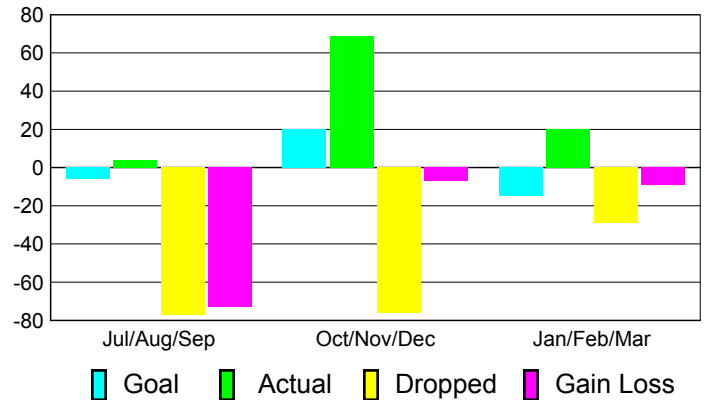

Membership Results 2010-2011

Goal, New, Dropped, Gain/Loss

Comparison of Membership Gain/Loss

Current Year Compared to the Previous Year