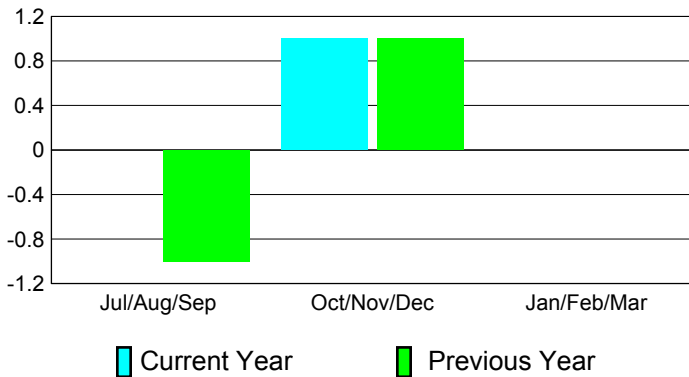

Club Results 2010-2011

Goal, New, Dropped, Gain/Loss

Comparison of Club Gain/Loss

Current Year Compared to the Previous Year

YTD Status Quo Clubs 2010-2011

Status Quo Clubs Compared to Status Quo Members

MEMBERSHIP